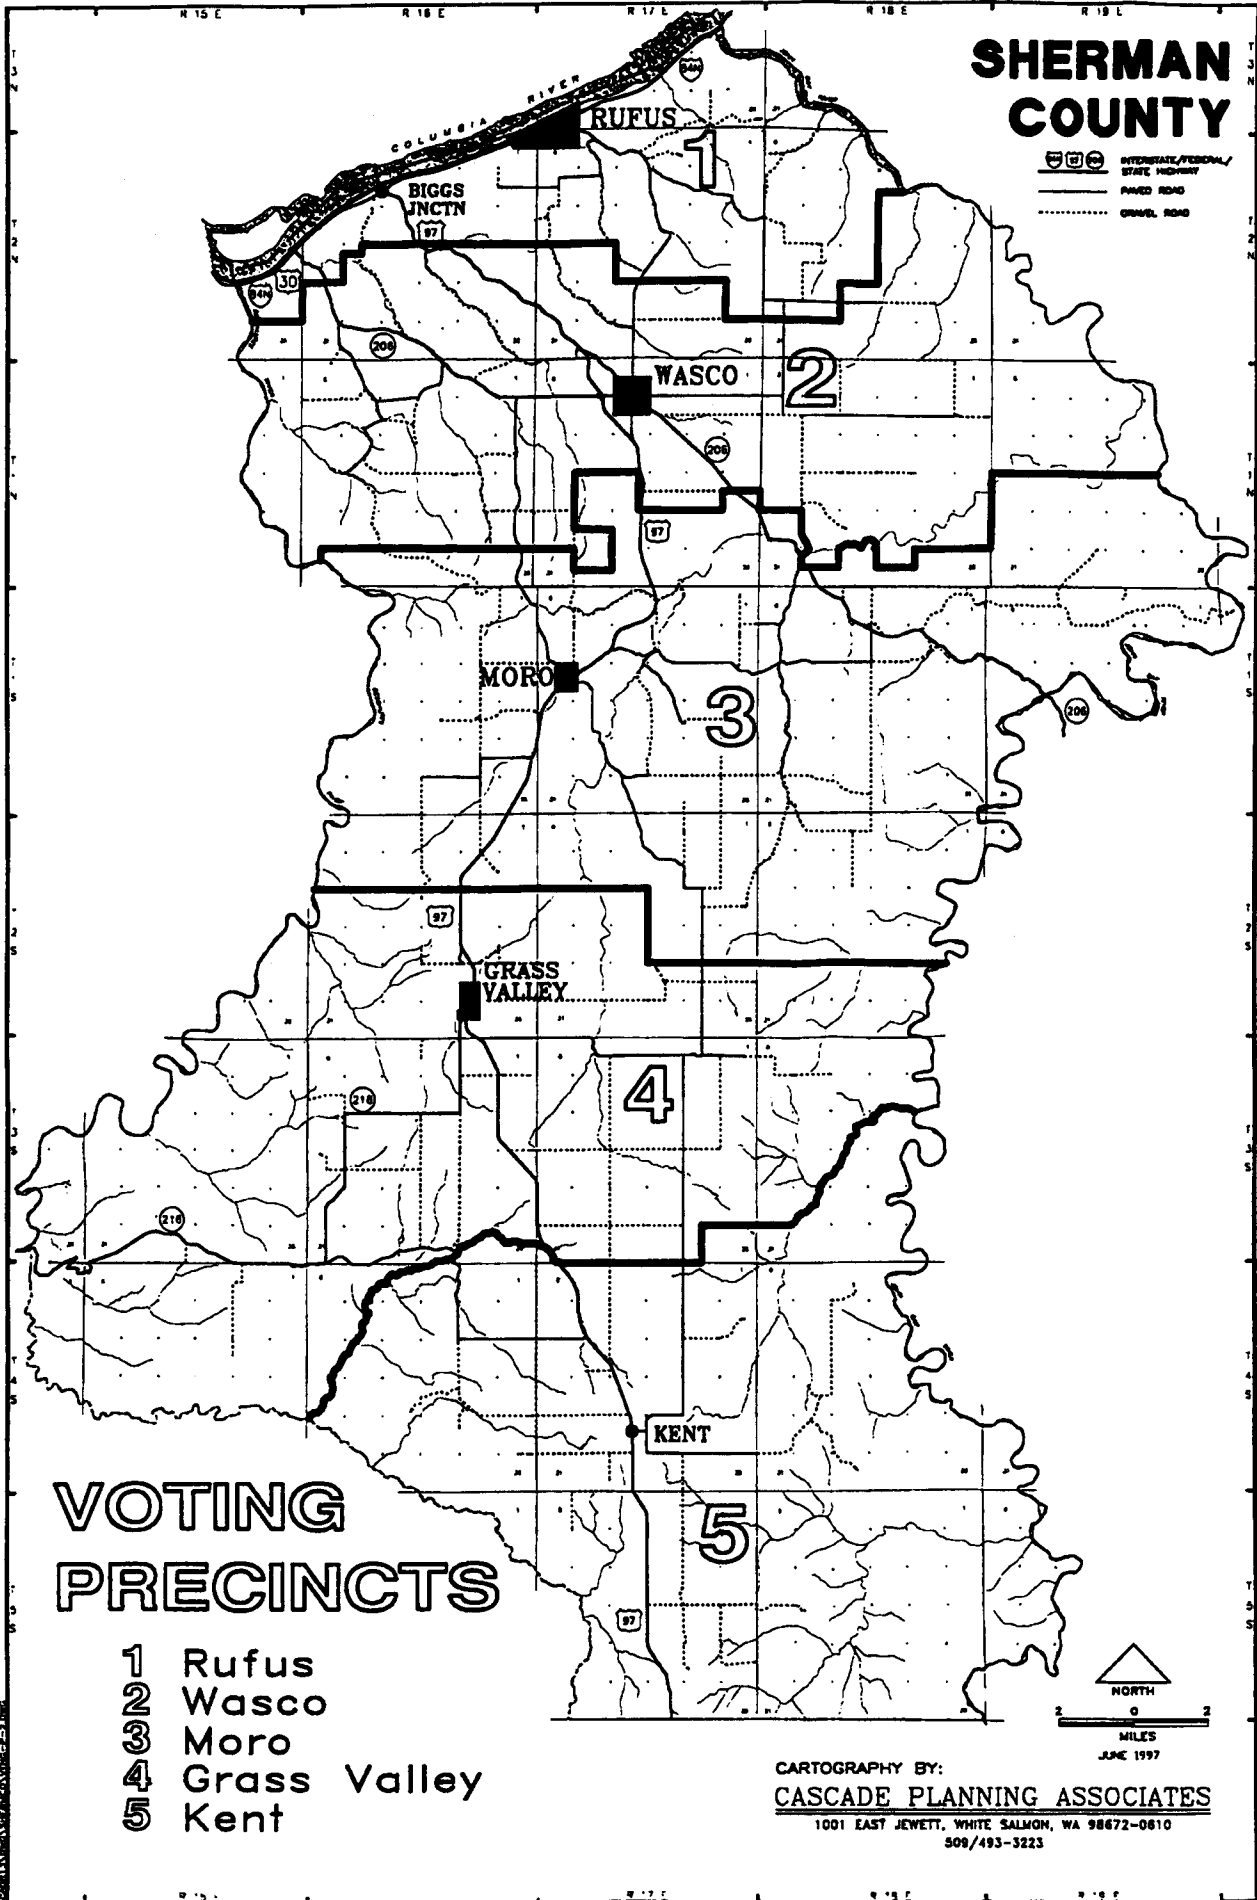

SHERMAN COUNTY

INTERNATIONAL
STATE HIGHWAY
PAVED ROAD
GRAVEL ROAD

VOTING PRECINCTS

- 1 Rufus
- 2 Wasco
- 3 Moro
- 4 Grass Valley
- 5 Kent

CARTOGRAPHY BY:
CASCADE PLANNING ASSOCIATES
1001 EAST JEWETT, WHITE SALMON, WA 98672-0810
509/493-3223